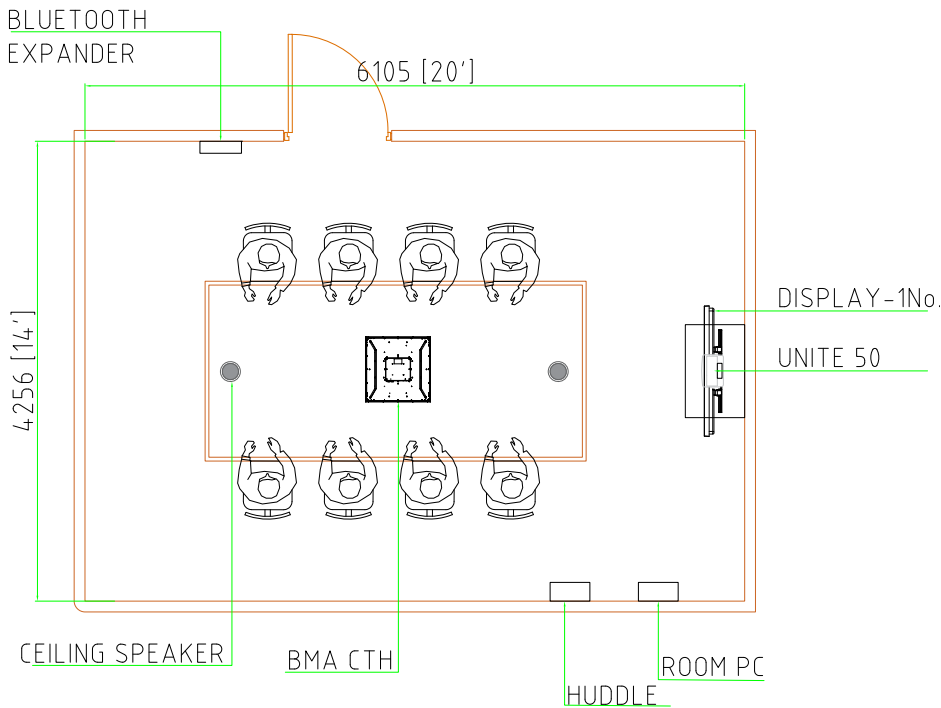

Huddle Space

Design Guide

DOC-0516-001 REV 1.8– Mar 25, 2022

Room Application

Web AV Conferencing

Included Interfaces

BYOD PC Video Conferencing,
Bluetooth

Primary Equipment

- Huddle
- BMA CT Beamforming Mic Array
- Bluetooth Expander

Software/Firmware revisions utilized

- Console AI Version: 7.5.4.1
- Huddle DSP Version: 8.4.3.0
- BMA-CTH Version: 1.0.1.18

Room Illustrations

Room Description

Small meeting space for up to 6 people with all the connectivity needs for a modern conference room.

Wiring Diagram

NOTE: ANY INDIVIDUAL P-LINK MUST NOT EXCEED 200 FEET / 61 METER IN LENGTH

LEGEND	
	SPEAKER (18 AWG Wire)
	POE
	USB
	HDMI
	P-LINK (CAT 6)
	NETWORK (CAT 6)

Equipment list:

Qty	Part Number	Product Name	Description
1	930-3200-206	COLLABORATE® Versa PRO CT	Includes CONVERGE Huddle CTH, BMT CTH 24 inch, COLLABORATE Space Pro 10, and one SIP/H.32 gateway for 90 days.
1	910-3200-202	36W PoE+ power supply kit for BMA	Includes 1 x 36 Watt PoE+ Injector, 2 x 25 ft CAT6 cables
1	910-3200-303	CONVERGE® Bluetooth Expander	Includes Bluetooth Expander Wall Panel, Trim Plate, Low Voltage 1-Gang Wall Bracket, NFC Button
1	910-2100-006	UNITE® 50 4K ePTZ Camera	4K 30 fps, USB, e-PTZ with UVC Protocol, 120° ultra wide-angle field-of-view
1	910-151-001-01-1	Ceiling Speakers	Includes 2 x LS7CT ceiling speakers with 8 ohm and 70V/100V transformer taps and ceiling tile bridges.