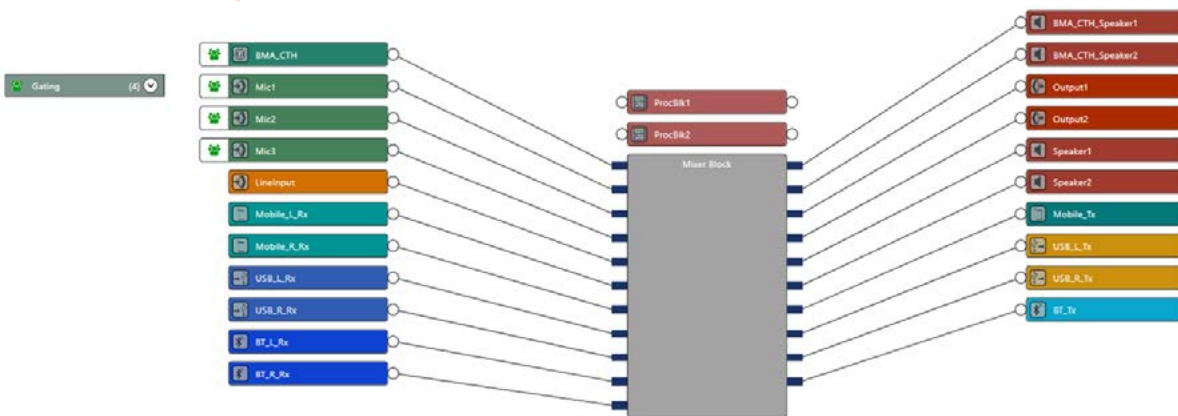

Equipment list:

Qty	Part Number	Product Name	Description
1	930-3200-206	COLLABORATE® Versa PRO CT	Includes CONVERGE Huddle CTH, BMT CTH 24 inch, COLLABORATE Space Pro 10, and one SIP/H.32 gateway for 90 days.
1	910-3200-202	36W PoE+ power supply kit for BMA	Includes 1 x 36 Watt PoE+ Injector, 2 x 25 ft CAT6 cables
1	910-3200-303	CONVERGE® Bluetooth Expander	Includes Bluetooth Expander Wall Panel, Trim Plate, Low Voltage 1-Gang Wall Bracket, NFC Button
1	910-2100-006	UNITE® 50 4K ePTZ Camera	4K 30 fps, USB, e-PTZ with UVC Protocol, 120° ultra wide-angle field-of-view
1	910-151-001-01-1	Ceiling Speakers	Includes 2 x LS7CT ceiling speakers with 8 ohm and 70V/100V transformer taps and ceiling tile bridges.

FlowView™ Diagram

Download the Huddle Space Room files: [HERE](#)

SALES AND INQUIRIES

Headquarters

5225 Wiley Post Way Suite 500
Salt Lake City, UT 84116

Headquarters

Main: +1.801.975.7200

Sales

Tel: +1.801.975.7200
sales@clearone.com

Tech Support

Tel: +1.801.974.3760
audiotechsupport@clearone.com