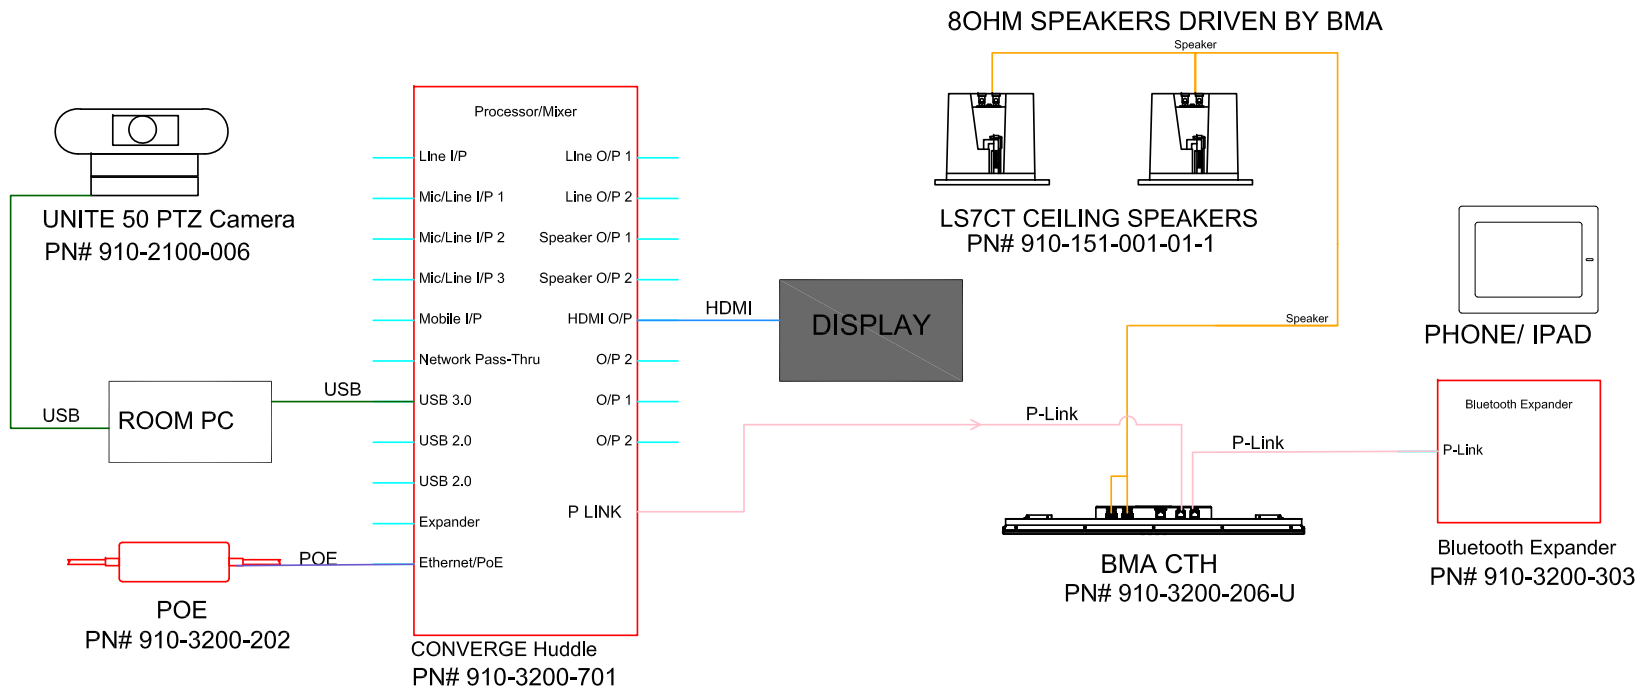

- Huddle
- BMA CT Beamforming Mic Array
- Bluetooth Expander

Software/Firmware revisions utilized

- Console AI Version: 7.5.4.1
- Huddle DSP Version: 8.4.3.0
- BMA-CTH Version: 1.0.1.18

Room Illustrations

Room Description

Small meeting space for up to 6 people with all the connectivity needs for a modern conference room.

Wiring Diagram

NOTE: ANY INDIVIDUAL P-LINK MUST NOT EXCEED 200 FEET / 61 METER IN LENGTH

LEGEND	
	SPEAKER (18 AWG Wire)
	POE
	USB
	HDMI
	P-LINK (CAT 6)
	NETWORK (CAT 6)

Equipment list:

Qty	Part Number	Product Name	Description
1	930-3200-206	COLLABORATE® Versa PRO CT	Includes CONVERGE Huddle CTH, BMT CTH 24 inch, COLLABORATE Space Pro 10, and one SIP/H.32 gateway for 90 days.
1	910-3200-202	36W PoE+ power supply kit for BMA	Includes 1 x 36 Watt PoE+ Injector, 2 x 25 ft CAT6 cables
1	910-3200-303	CONVERGE® Bluetooth Expander	Includes Bluetooth Expander Wall Panel, Trim Plate, Low Voltage 1-Gang Wall Bracket, NFC Button
1	910-2100-006	UNITE® 50 4K ePTZ Camera	4K 30 fps, USB, e-PTZ with UVC Protocol, 120° ultra wide-angle field-of-view
1	910-151-001-01-1	Ceiling Speakers	Includes 2 x LS7CT ceiling speakers with 8 ohm and 70V/100V transformer taps and ceiling tile bridges.